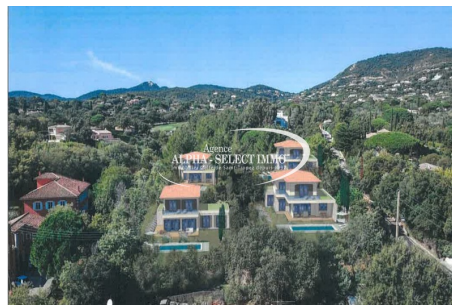

Azur Méditerranée - 2, avenue Albert 1er - 06230 Villefranche sur Mer - France
Tél. +33 (0)4 93 01 70 75 - Fax. +33 (0)4 93 76 63 09 - info@azur-mediterranee.com